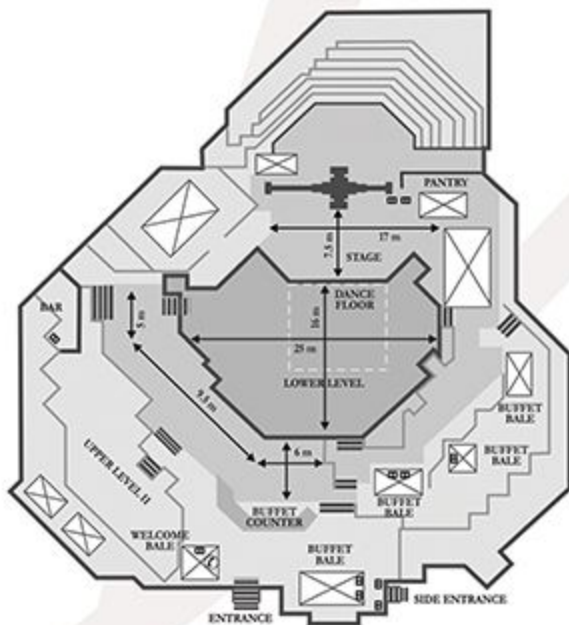

THE GARDENS

A variety of gardens provides ample choices appropriate for special events of any kind. The Temple Garden with an authentic Balinese temple overlooking the water lily pond is a perfect natural setting for any occasion.

The Beach Garden overlooks one of the widest stretches of white sandy beach providing a dramatic setting anytime of the day. The beach front gazebo with a sweeping 180 degree view of the Indian Ocean is a lovely setting for small and intimate events.