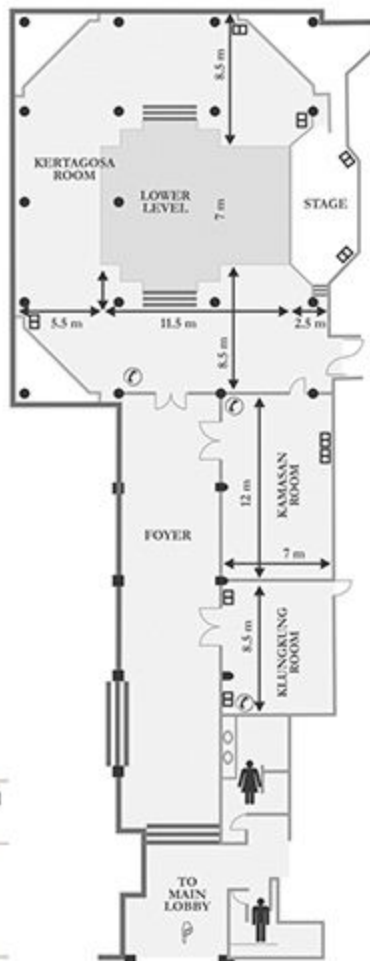

KERATON

The Keraton Ballroom is richly decorated in the tradition of the ancient Kingdom palaces with a permanent stage and an adjoining anteroom. Its private entrance near the forecourt ensures an easy access for visitors with close proximity to the main lobby and business center facility.

VENUE SEATING CAPACITIES

Room Name	Surface	Height Min	Width/Length	Theatre	Class Room	Royal Square	U-Shape	Round Table	Cocktail
Keraton Room	336	5.25	16 x 21	350	150	60	110	160	450
Ante Room	68	2.30	7.5 x 9	50	24	16	20	30	50
Keraton Ballroom	404	-	-	400	174	60	110	190	500

KERTAGOSA, KAMASAN & KLUNGKUNG

Kertagosa is named after the infamous courthouse of Bali's ancient Klungkung regency. Its intricately painted ceiling panels are a striking contrast to the soft tones of the grandly proportioned room. Laid out on a multilevel plan, Kertagosa room features large windows overlooking the resort's landscaped gardens providing it with natural light. It is located off the main lobby, adjacent to Kamasan and Klungkung rooms and close to all resort facilities.

VENUE SEATING CAPACITIES

Room Name	Surface	Height Min	Width/Length	Theatre	Class Room	Royal Square	U-Shape	Round Table	Cocktail
Kertagosa Room	540	-	22.5 x 24	225	120	-	-	110	220
Kamasan Room	84	3.00	7 x 12	50	36	30	24	32	40
Klungkung Room	60	3.00	7 x 8.5	30	24	16	18	24	30