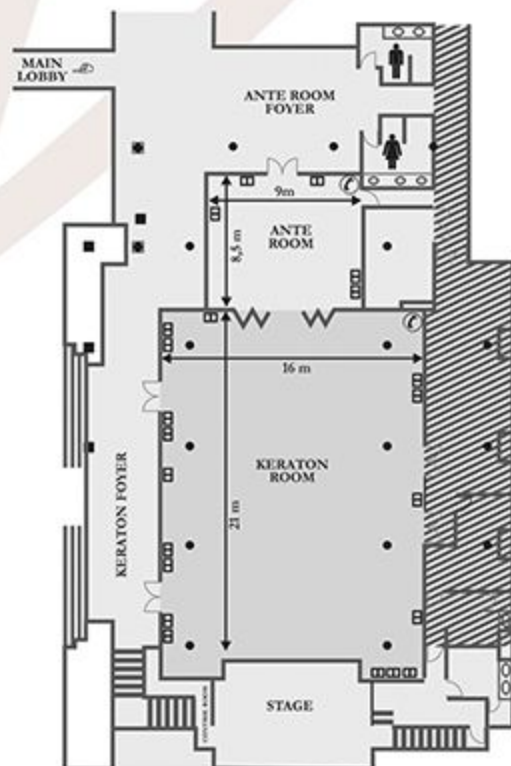

KERATON

The Keraton Ballroom is richly decorated in the tradition of the ancient Kingdom palaces with a permanent stage and an adjoining anteroom. Its private entrance near the forecourt ensures an easy access for visitors with close proximity to the main lobby and business center facility.

VENUE SEATING CAPACITIES

Room Name	Surface	Height Min	Width/Length	Theatre	Class Room	Royal Square	U-Shape	Round Table	Cocktail
Keraton Room	336	5.25	16 x 21	350	150	60	110	160	450
Ante Room	68	2.30	7.5 x 9	50	24	16	20	30	50
Keraton Ballroom	404	-	-	400	174	60	110	190	500