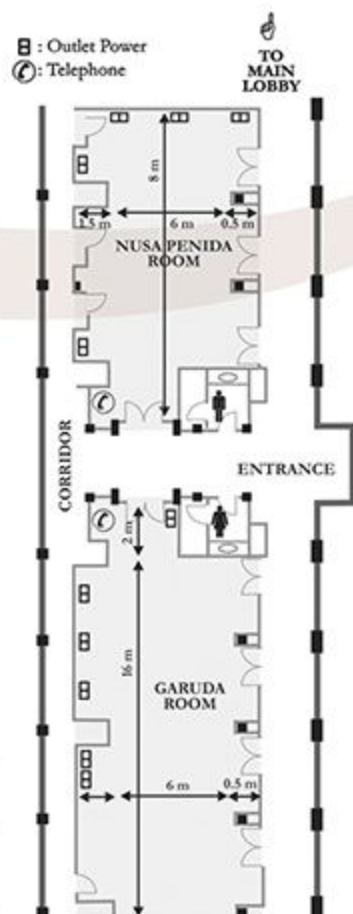

VENUE SEATING CAPACITIES

Room Name	Surface	Height Min	Width/Length	Theatre	Class Room	Royal Square	U-Shape	Round Table	Cocktail
Keraton Room	336	5.25	16 x 21	350	150	60	110	160	450
Ante Room	68	2.30	7.5 x 9	50	24	16	20	30	50
Keraton Ballroom	404	-	-	400	174	60	110	190	500

VENUE SEATING CAPACITIES

Room Name	Surface	Height Min	Width/Length	Theatre	Class Room	Royal Square	U-Shape	Round Table	Cocktail
Kertagosa Room	540	-	22.5 x 24	225	120	-	-	110	220
Kamasan Room	84	3.00	7 x 12	50	36	30	24	32	40
Klungkung Room	60	3.00	7 x 8.5	30	24	16	18	24	30

GARUDA & NUSA PENIDA

These function rooms overlook the Nusa Dua Beach Hotel & Spa's stunning Candi Bentar entrance gate and fountain pools.

The Garuda and Nusa Penida Rooms are at the disposal of those planning smaller or more private functions. It can seat up to 24 guests theatre-style and is equally accommodating for conferences, workshops and meetings. More intimate is the Nusa Penida Room, an attractive option for board meetings up to 7 persons.

VENUE SEATING CAPACITIES

Room Name	Surface	Height Min	Width/Length	Theatre	Class Room	Royal Square	U-Shape	Round Table	Cocktail
Garuda Room	111	2.40	6 x 18.5	80	42	40	32	70	80
Nusa Penida Room	84	2.10	6 x 8	20	15	14	14	-	-